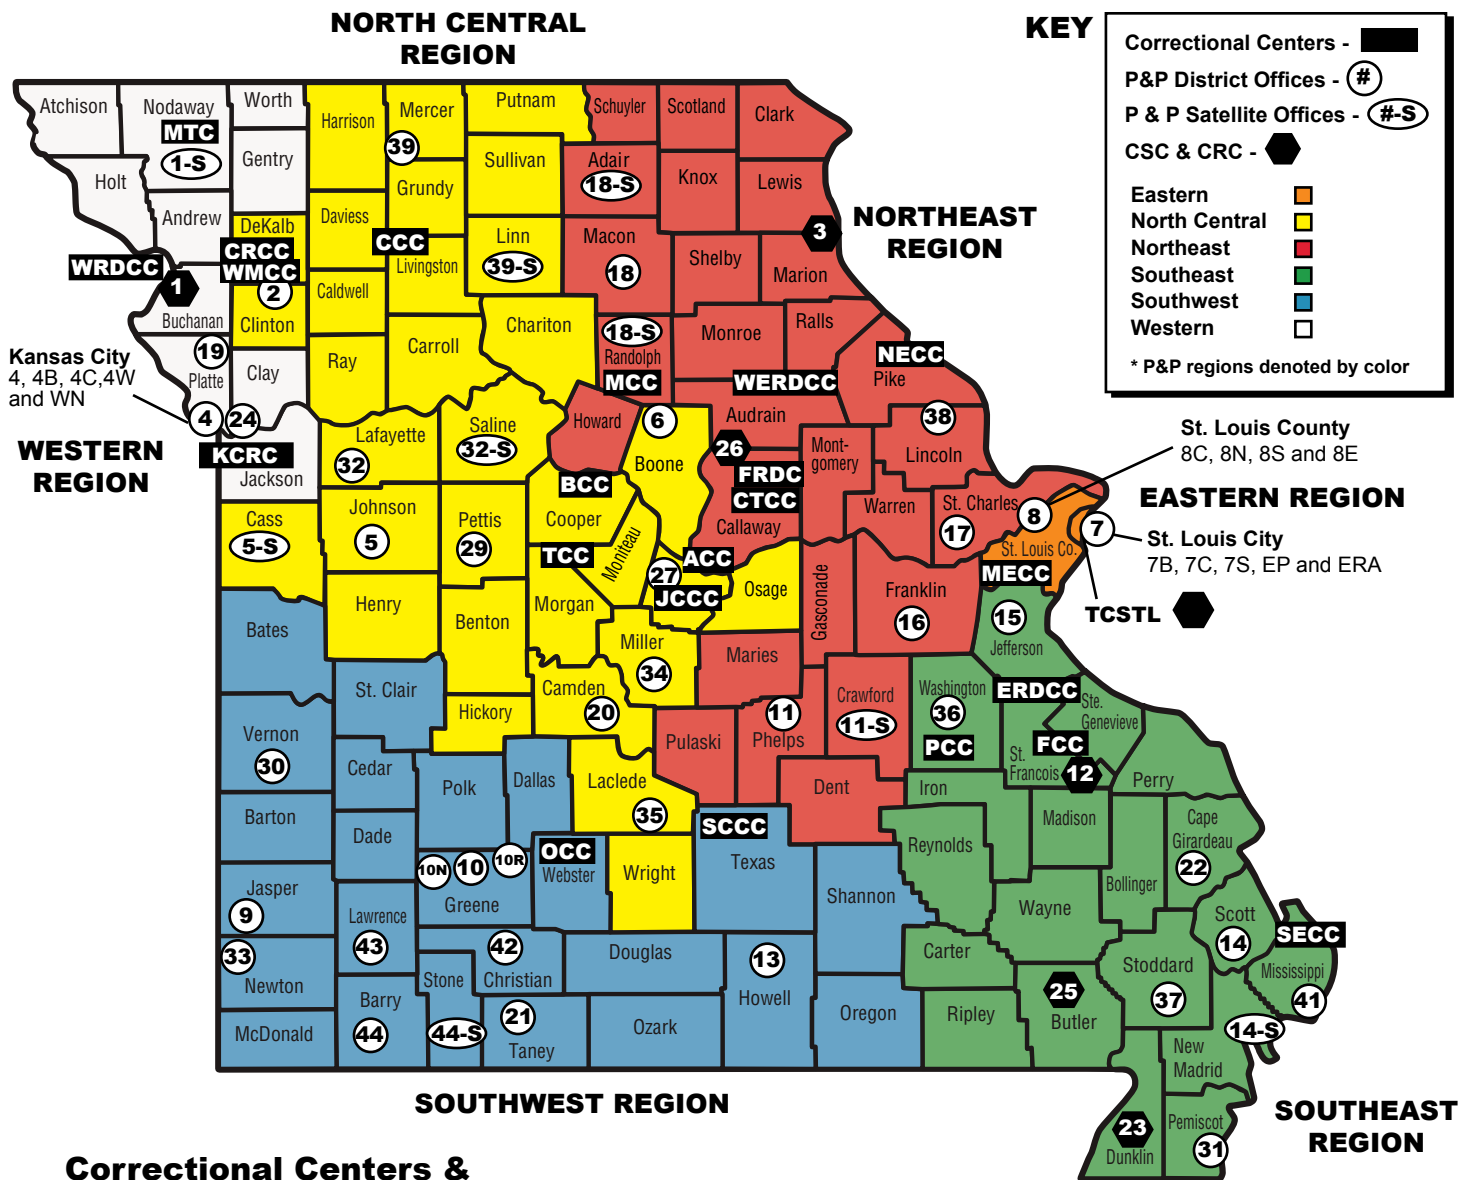

Correctional Institutions and Probation & Parole Offices

Correctional Centers & Institutional Parole Region

- ACC** - Algoa Correctional Center, Jefferson City
- BCC** - Boonville Correctional Center, Boonville
- CCC** - Chillicothe Correctional Center, Chillicothe
- CRCC** - Crossroads Correctional Center, Cameron
- ERDCC** - Eastern Reception, Diagnostic & Correctional Center, Bonne Terre
- FCC** - Farmington Correctional Center, Farmington
- FRDC** - Fulton Reception & Diagnostic Center, Fulton
- CTCC** - Cremer Therapeutic Community Center, Fulton
- JCCC** - Jefferson City Correctional Center, Jefferson City
- KCRC** - Kansas City Reentry Center, Kansas City
- MTC** - Maryville Treatment Center, Maryville
- MECC** - Missouri Eastern Correctional Center, Pacific
- MCC** - Moberly Correctional Center, Moberly
- NECC** - Northeast Correctional Center, Bowling Green
- OCC** - Ozark Correctional Center, Fordland
- PCC** - Potosi Correctional Center, Potosi
- SCCC** - South Central Correctional Center, Licking
- SECC** - Southeast Correctional Center, Charleston
- TCC** - Tipton Correctional Center, Tipton
- WMCC** - Western Missouri Correctional Center, Cameron
- WRDCC** - Western Reception, Diagnostic & Correctional Center, St. Joseph
- WERDCC** - Women's Eastern Reception, Diagnostic & Correctional Center, Vandalia