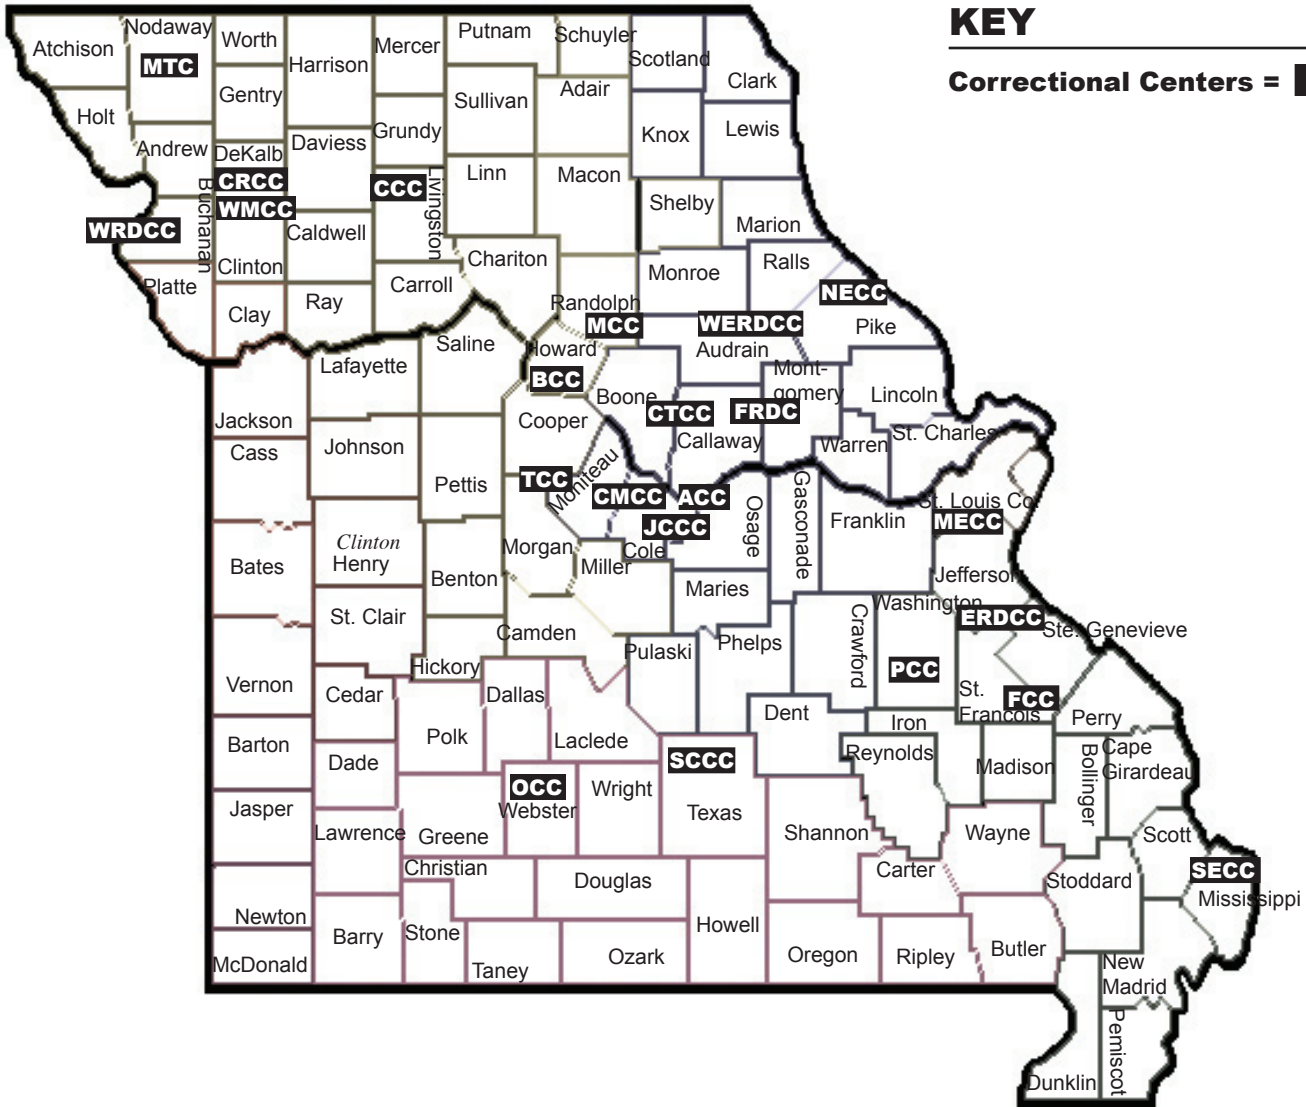

Missouri Correctional Institutions

Correctional Centers

- ACC - Algoa Correctional Center, Jefferson City
- BCC - Boonville Correctional Center, Booneville
- CMCC - Central Missouri Correctional Center, Jefferson City (temporarily closed)
- CCC - Chillicothe Correctional Center, Chillicothe
- CRCC - Crossroads Correctional Center, Cameron
- ERDCC - Eastern Reception, Diagnostic & Correctional Center, Bonne Terre
- FCC - Farmington Correctional Center, Farmington
- FRDC - Fulton Reception & Diagnostic Center, Fulton
- CTCC - Cremer Therapeutic Community Center, Fulton
- JCCC - Jefferson City Correctional Center, Jefferson City
- MTC - Maryville Treatment Center, Maryville
- MECC - Missouri Eastern Correctional Center, Pacific
- MCC - Moberly Correctional Center, Moberly
- NECC - Northeast Correctional Center, Bowling Green
- OCC - Ozark Correctional Center, Fordland
- PCC - Potosi Correctional Center, Potosi
- SCCC - South Central Correctional Center, Licking
- SECC - Southeast Correctional Center, Charleston
- TCC - Tipton Correctional Center, Tipton
- WMCC - Western Missouri Correctional Center, Cameron
- WRDCC - Western Reception, Diagnostic & Correctional Center, St. Joseph
- WERDCC - Women's Eastern Reception, Diagnostic & Correctional Center, Vandalia